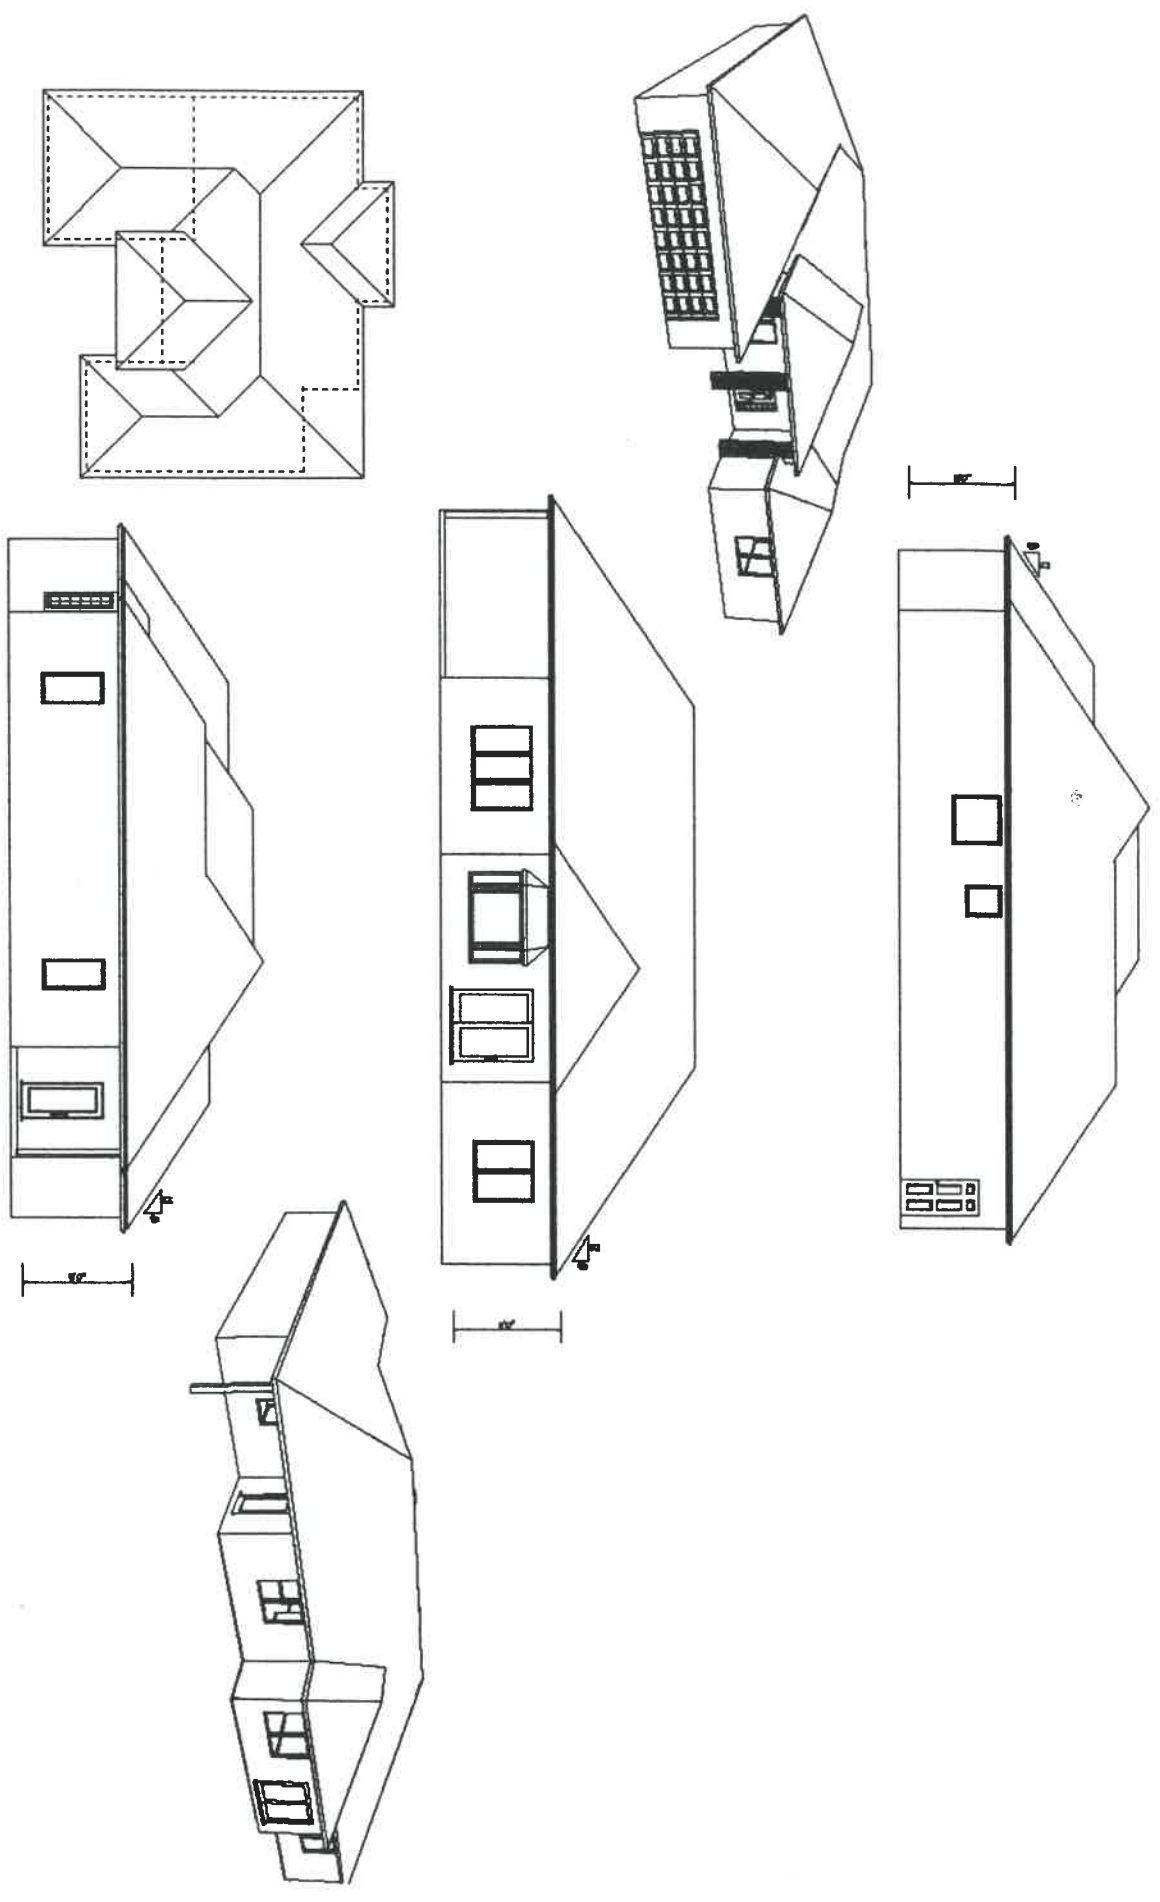

1060 Becca

8/09/99 Approved Jimin Cable AEC

Kentley (Mary) Zolotar
(Nicole Brunell)

203 9F BASEMENT
OK

House will be brick (white) with drivit on the porch. The trim will be gray/taupe color. The covered porch on the back will be screened in. The enclosed picture is the way the house should look from the front.