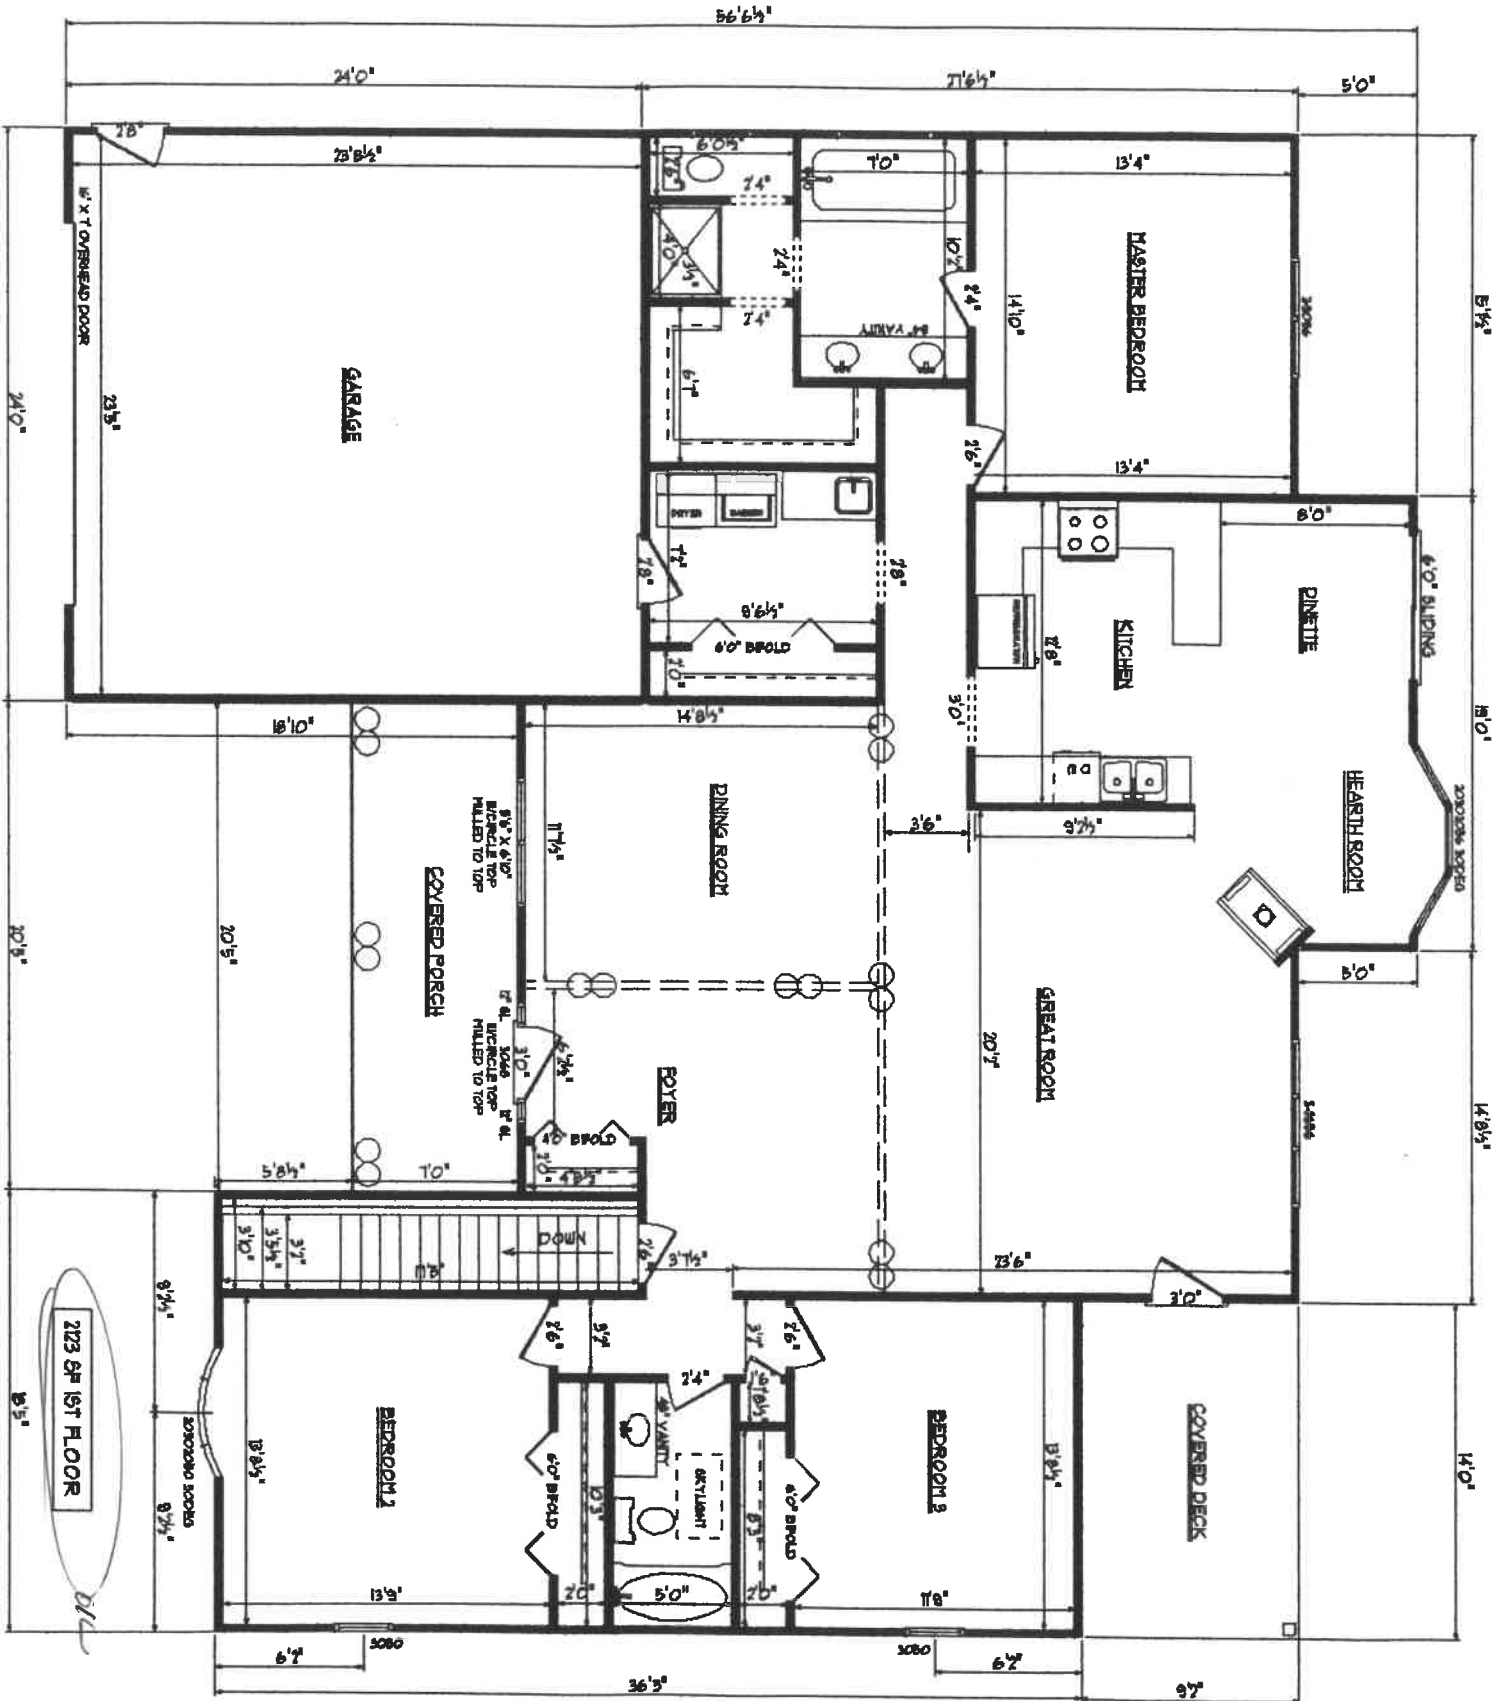

1060 Becca

8/09/99 Approved Jimin Cable AEC

Kentley (Mary) Zolotar
(Nicole Brunell)

203 9F BASEMENT
OK

House will be brick (white) with drivit on the porch. The trim will be gray/taupe color. The covered porch on the back will be screened in. The enclosed picture is the way the house should look from the front.