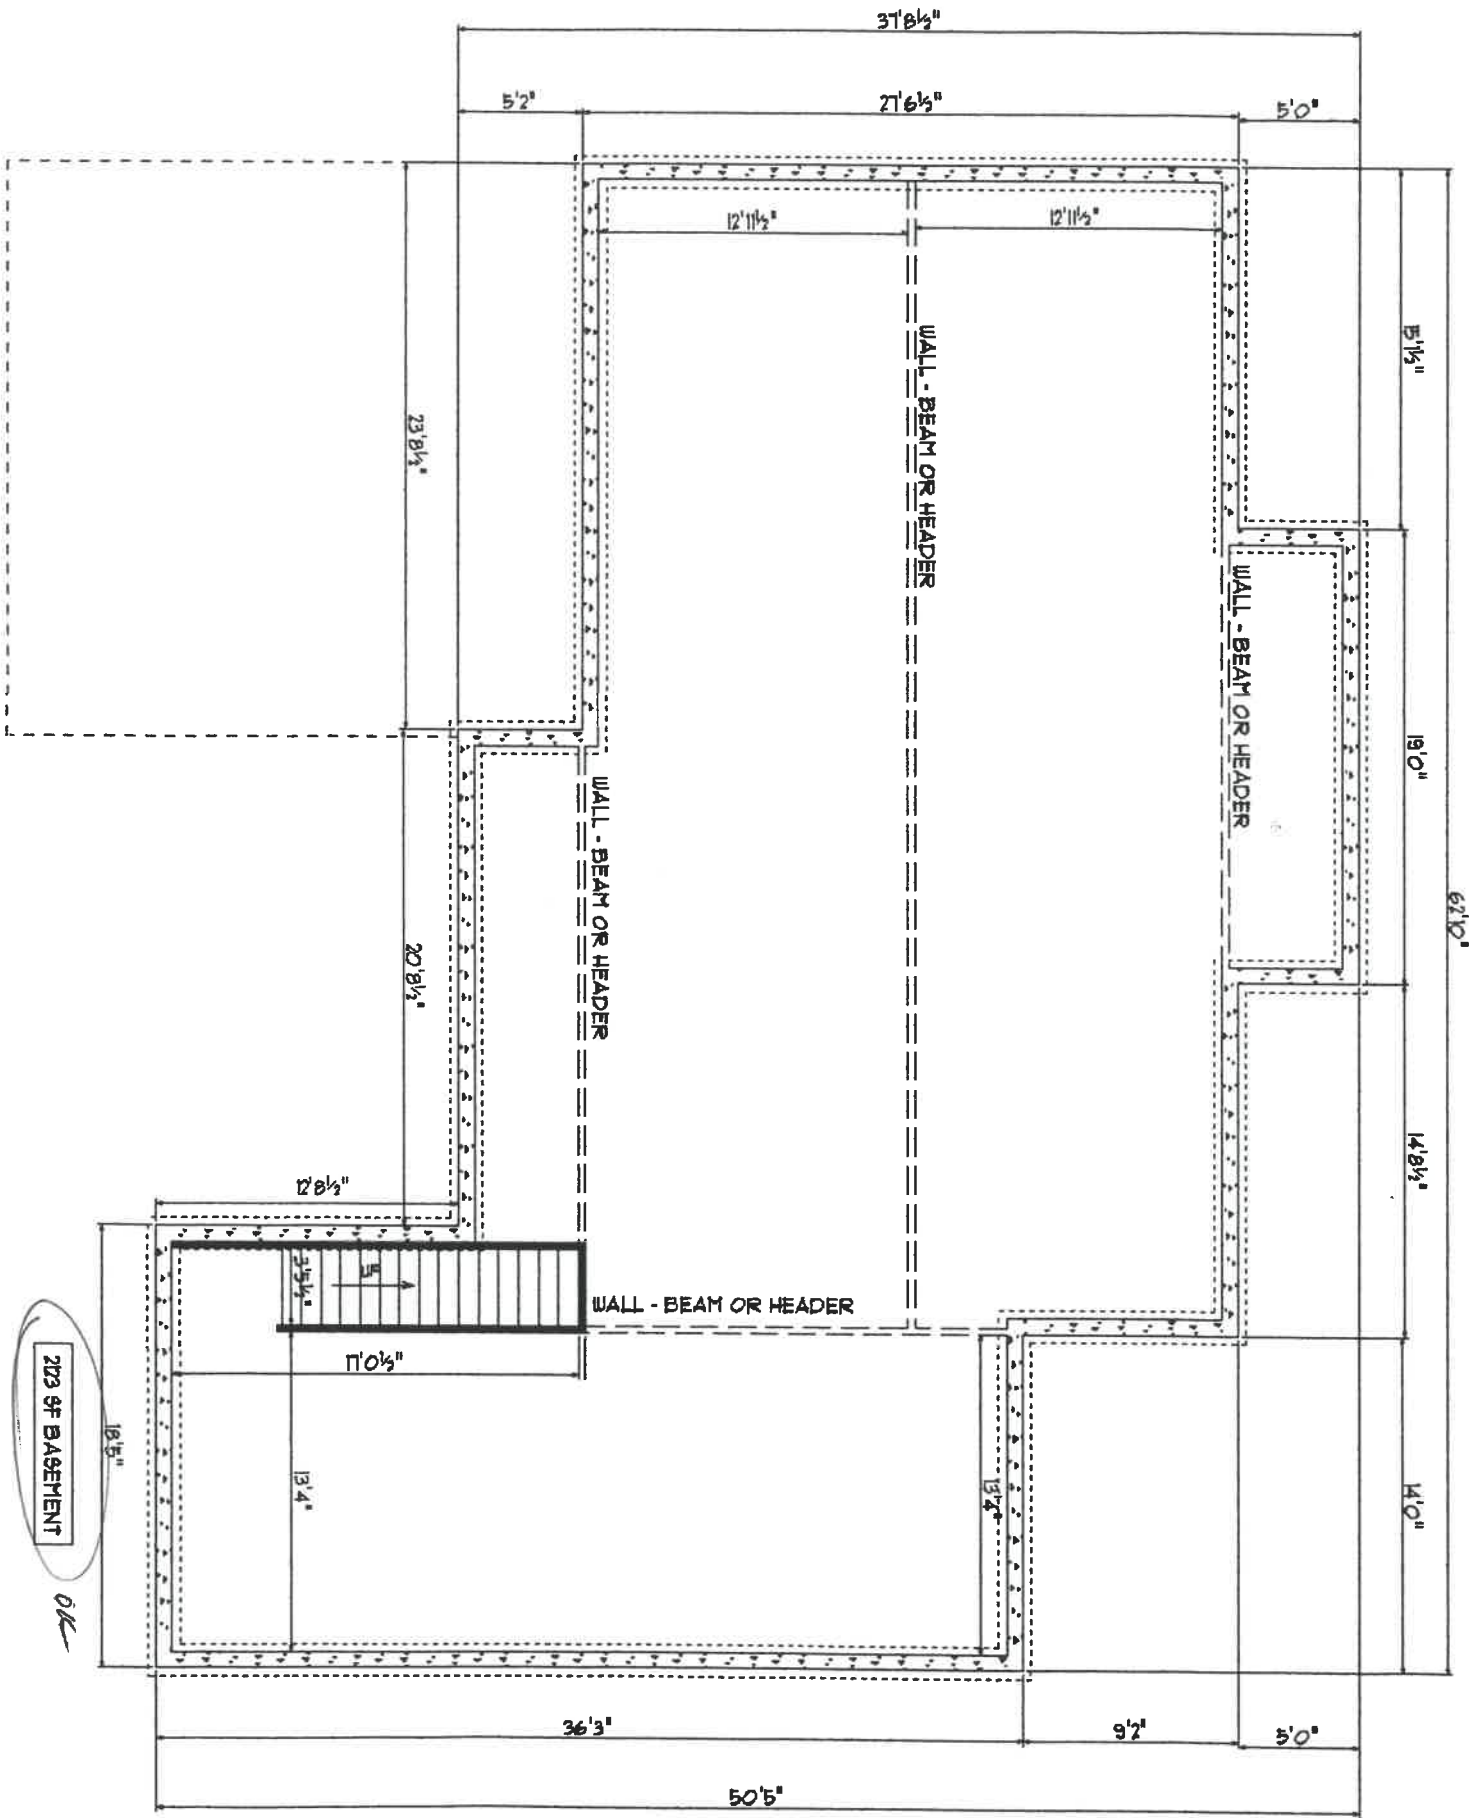

1060 Becca

8/09/99 Approved Jimin Cable AEC

Kentley (Mary) Zolotar
(Nicole Brunell)

203 9F BASEMENT
OK

House will be brick (white) with drivit on the porch. The trim will be gray/taupe color. The covered porch on the back will be screened in. The enclosed picture is the way the house should look from the front.