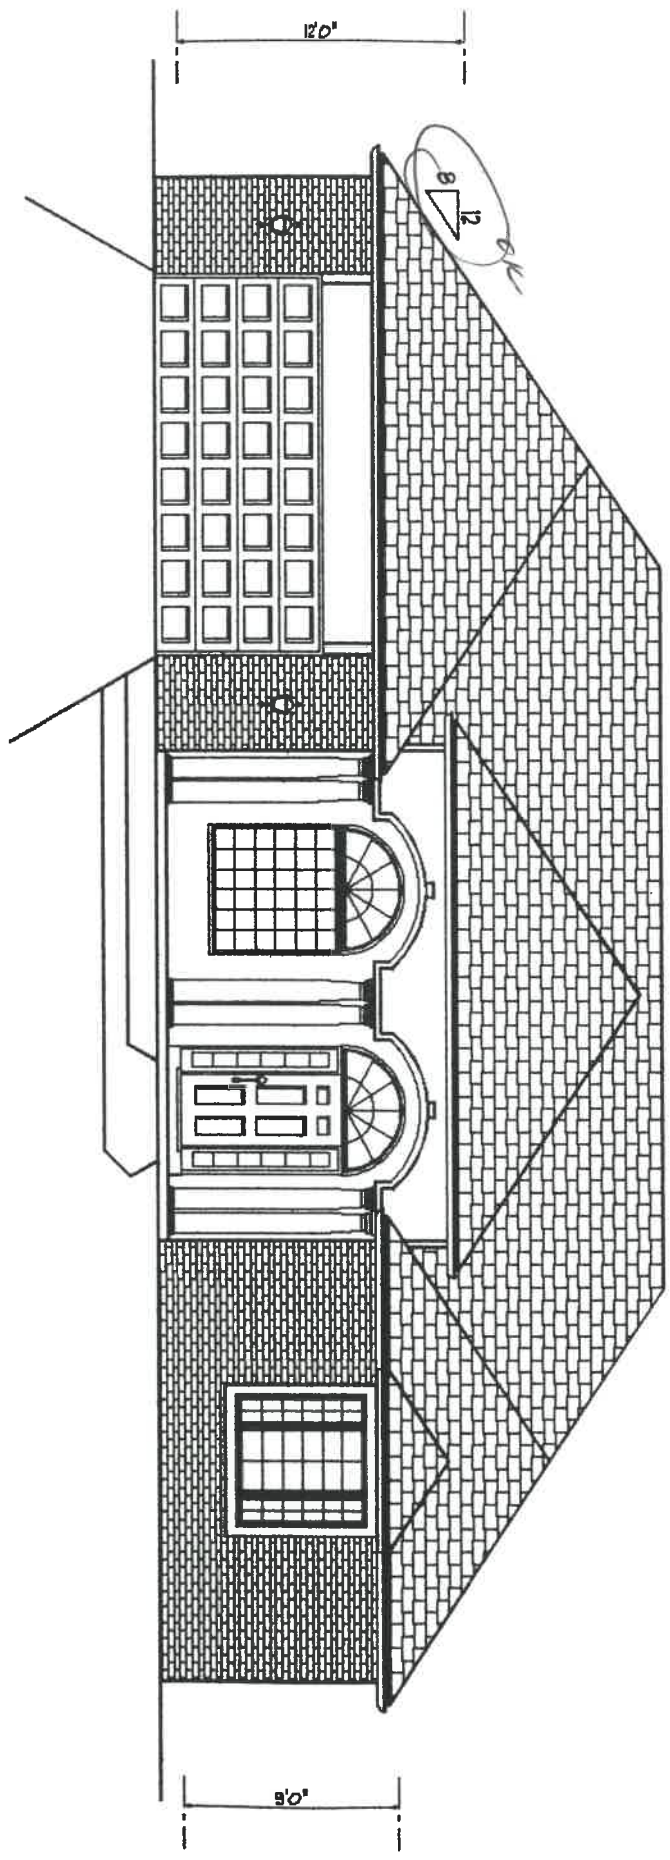

1060 Becca

8/09/99 Approved Jimin Cable AEC

Kentley (Mary) Zolotar
(Nicole Brunell)

203 9F BASEMENT
OK

House will be brick (white) with drivit on the porch. The trim will be gray/taupe color. The covered porch on the back will be screened in. The enclosed picture is the way the house should look from the front.